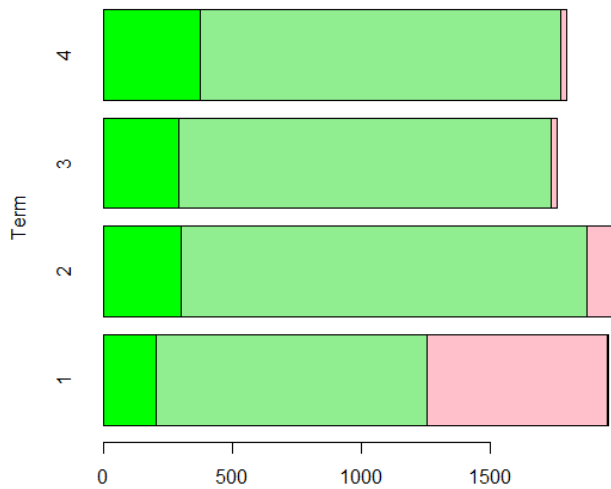

CIVIC AND SOCIAL EXPECTATION # 8
 STANDARD: THE STUDENT DEMONSTRATES RESPECT AND TOLERANCE

2018-2019

	Term			
Comment	1	2	3	4
133	177	167	237	335
134	656	552	518	411
135	25	17	4	15
136	1	2	1	1

CIVIC AND SOCIAL EXPECTATION # 9
 STANDARD: THE STUDENT ACTS RESPONSIBLY AND DISPLAYS GOOD CITIZENSHIP

2018-2019

	Term			
Comment	1	2	3	4
129	207	302	292	375
130	1047	1571	1446	1397
131	703	113	21	23
132	3	1	2	1