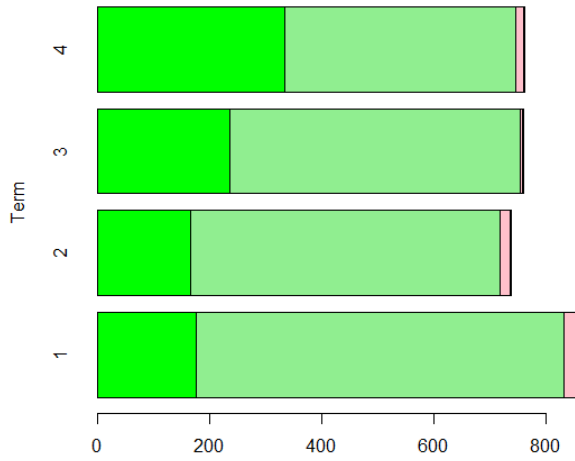

CIVIC AND SOCIAL EXPECTATION # 8
 STANDARD: THE STUDENT DEMONSTRATES RESPECT AND TOLERANCE

2018-2019

	Term			
Comment	1	2	3	4
133	177	167	237	335
134	656	552	518	411
135	25	17	4	15
136	1	2	1	1

CIVIC AND SOCIAL EXPECTATION # 9
 STANDARD: THE STUDENT ACTS RESPONSIBLY AND DISPLAYS GOOD CITIZENSHIP

2018-2019

	Term			
Comment	1	2	3	4
129	207	302	292	375
130	1047	1571	1446	1397
131	703	113	21	23
132	3	1	2	1