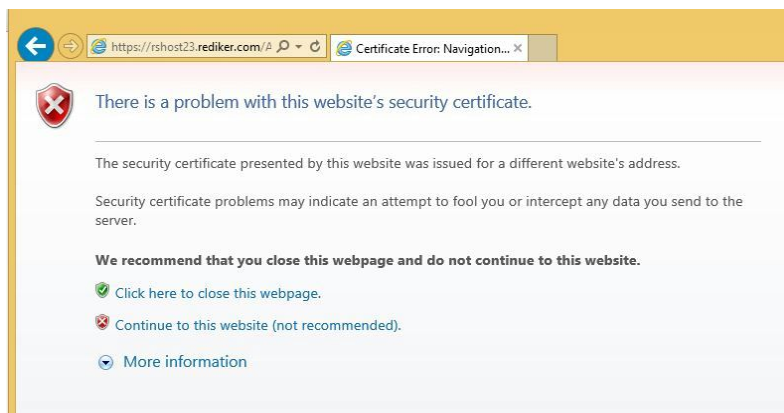

Link For AP Web Access

1) Click Here:

http://rshost23.rediker.com/APWeb/Teacherlogin.aspx?SchoolID=NORTH_READING_SCHOOLS

2) You may be directed to a page which tells you that there is an issue with **“website security”**. Please select to **“Continue To This Website”** or in Chrome **“Proceed To Site”**.